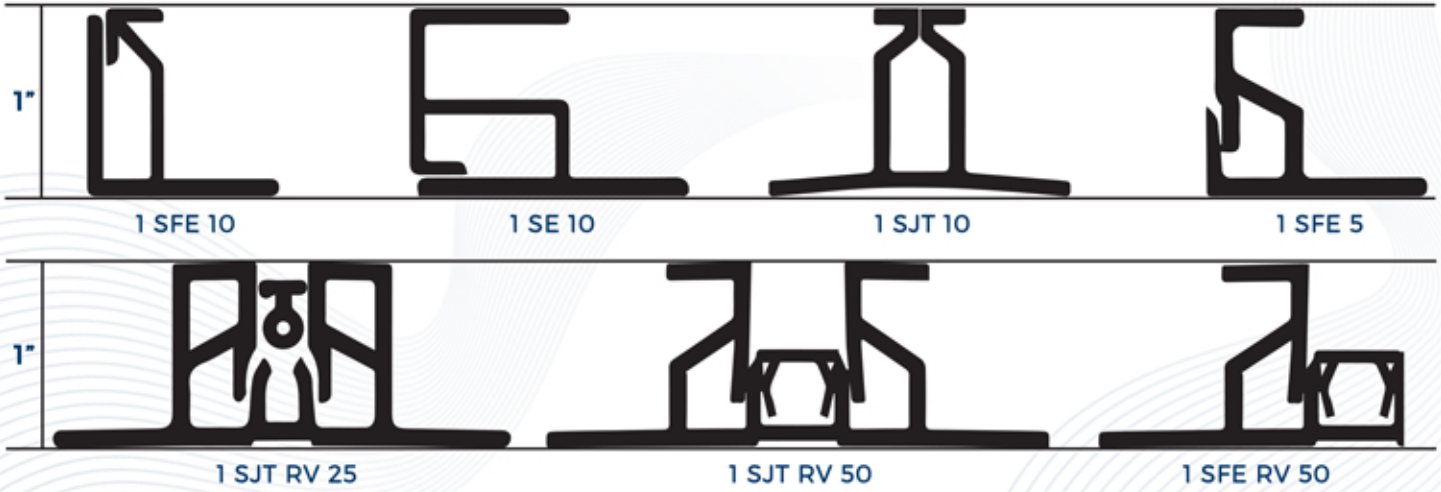

# TRAK PROFILE CATALOG

**THE ORIGINAL**  
TRAK SYSTEM

**THE MOST PROFILES**  
IN THE INDUSTRY

# 1" PROFILES

SQUARE, BEVEL, RADIUS & CORNER

## 1" SQUARE PROFILES (25MM)