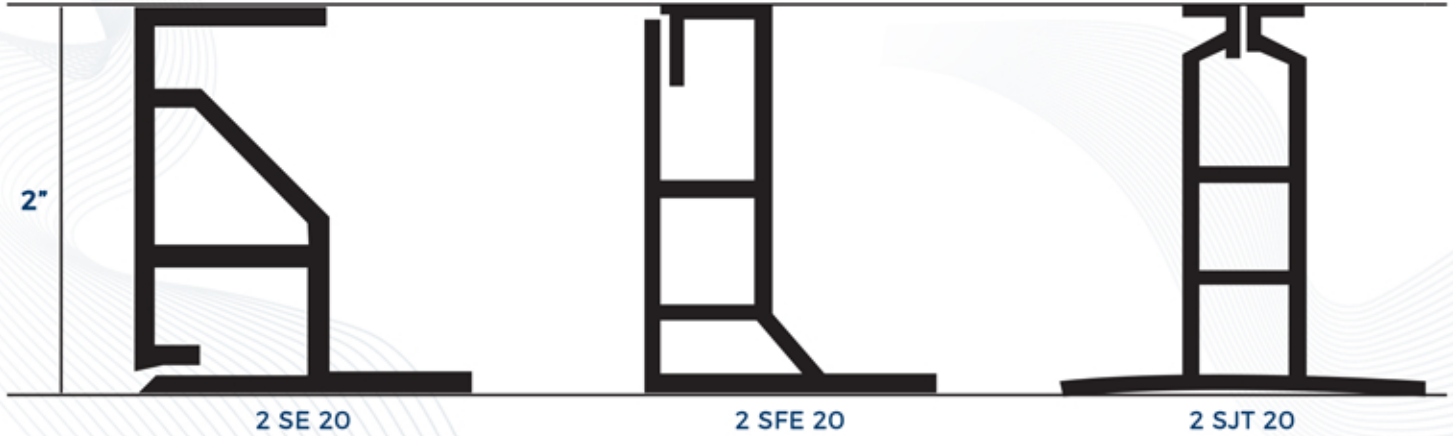

## 1 1/4" SQUARE PROFILES (32MM)

FabriTRAK® System is available in natural and black trak.

\* All FabriTRAK® profiles have been tested in accordance with ASTM E 84 2008 and later editions and have achieved Class A rating.

# 2" & CEILING PROFILES

## 2" PROFILES (50MM)