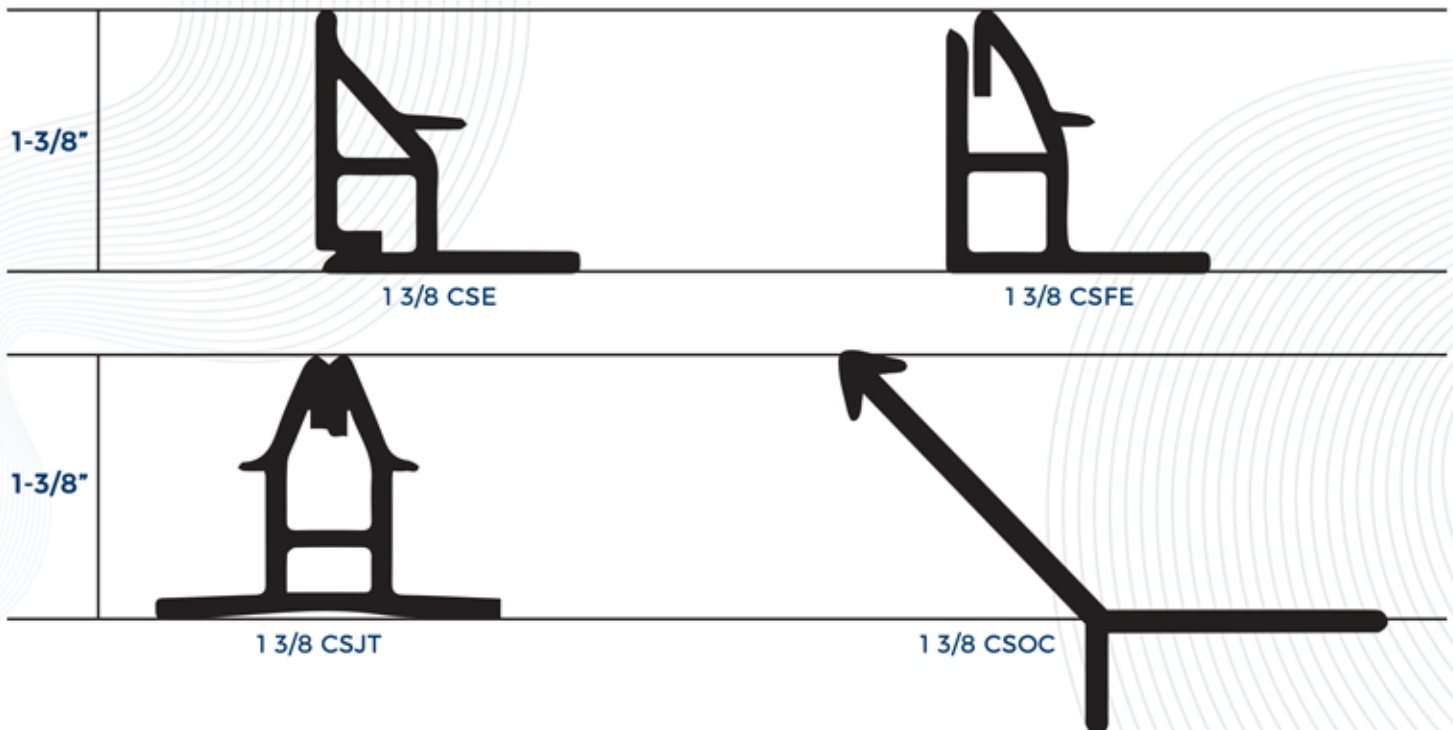

FabriTRAK® Ceiling TRAK

1-3/8" CEILING TRAK PROFILES (35MM)